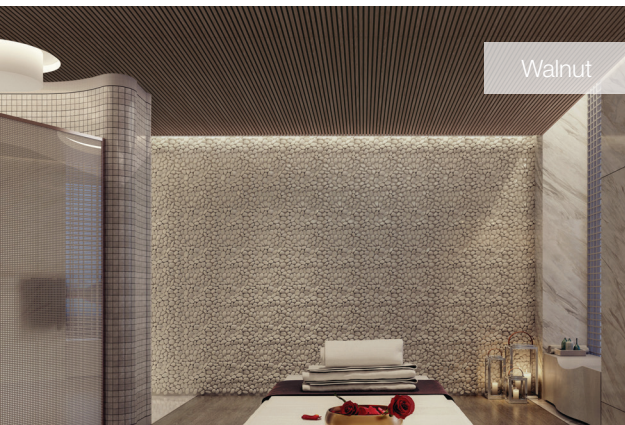

WOODTRENDS®
BY SOUND SEAL

TIMBER-STIX™

VENEER OPTIONS

Light Oak

Walnut

Dark Oak

Grey Oak