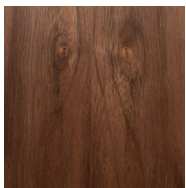

VENEER OPTIONS

African Iroko

African Koto

African Okoume

American Cherry
(Plain Sliced)

American Maple

American Red Oak

American Walnut

American
White Oak

Anigre

Bamboo Caramel

Bamboo Natural

Basswood

Beech

Birch

Birds Eye Maple

Sapeli Mahogany

Steamed Beech

Steamed Maple

Sycamore

Wenge

Zebrawood

Veneer samples represent a typical grain pattern and coloration for the wood species. Variations in grain and color are normal for wood produced by nature. All products are made to order. Contact Sound Seal if a specific veneer is preferred.