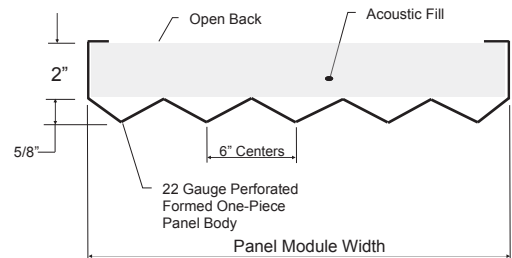

LUCIDITY V-GROOVE CLOUD