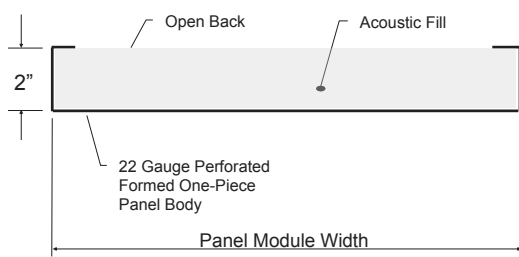

LUCIDITY™ METAL CEILING CLOUDS

ACOUSTICAL DATA

METALTRENDS™ METAL FACED ACOUSTICAL PANELS												
Part Number / Style	Face Style	Mounting Type	Nominal Thickness (Inches)	Wrapped Fill Y/N	SOUND ABSORPTION COEFFICIENTS							
					Octave Band Center Frequency – Hz							
					125	250	500	1000	2000	4000	NRC	
Lucidity Ceiling Cloud	Flat	Cloud	2.0	N	0.41	0.92	1.31	1.23	1.25	1.32	1.18	
Lucidity Ceiling Cloud	V-Groove	Cloud	2.0	N	0.56	1.11	1.33	1.31	1.31	1.23	1.25	

PRODUCT DETAILS

LUCIDITY FLAT CLOUD