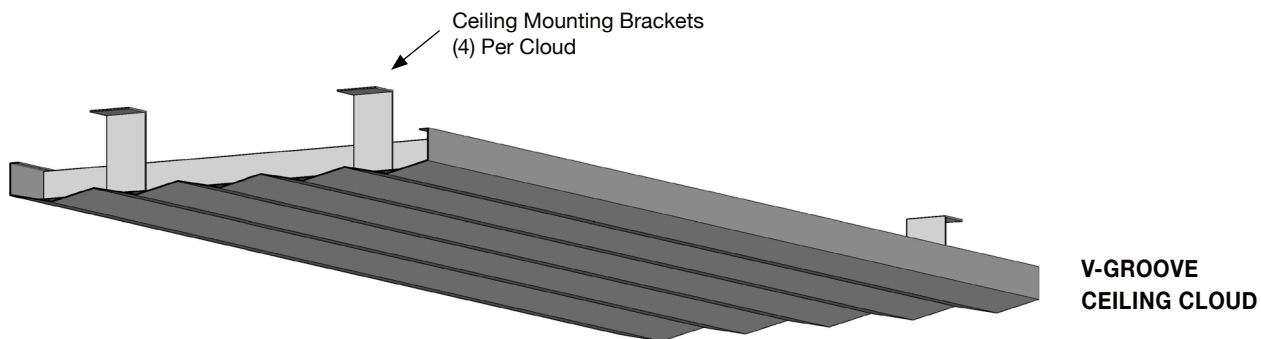

LUCIDITY™ METAL CEILING CLOUDS

ACOUSTICAL DATA

METALTRENDS™ METAL FACED ACOUSTICAL PANELS												
Part Number / Style	Face Style	Mounting Type	Nominal Thickness (Inches)	Wrapped Fill Y/N	SOUND ABSORPTION COEFFICIENTS							
					Octave Band Center Frequency – Hz							
					125	250	500	1000	2000	4000	NRC	
Lucidity Ceiling Cloud	Flat	Cloud	2.0	N	0.41	0.92	1.31	1.23	1.25	1.32	1.18	
Lucidity Ceiling Cloud	V-Groove	Cloud	2.0	N	0.56	1.11	1.33	1.31	1.31	1.23	1.25	

PRODUCT DETAILS

LUCIDITY FLAT CLOUD