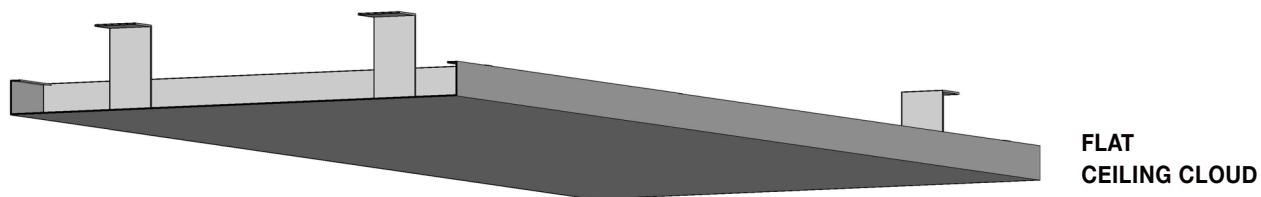

LUCIDITY™ METAL CEILING CLOUDS

ACOUSTICAL DATA

METALTRENDS™ METAL FACED ACOUSTICAL PANELS												
Part Number / Style	Face Style	Mounting Type	Nominal Thickness (Inches)	Wrapped Fill Y/N	SOUND ABSORPTION COEFFICIENTS							
					Octave Band Center Frequency – Hz							
					125	250	500	1000	2000	4000	NRC	
Lucidity Ceiling Cloud	Flat	Cloud	2.0	N	0.41	0.92	1.31	1.23	1.25	1.32	1.18	
Lucidity Ceiling Cloud	V-Groove	Cloud	2.0	N	0.56	1.11	1.33	1.31	1.31	1.23	1.25	

PRODUCT DETAILS

LUCIDITY FLAT CLOUD