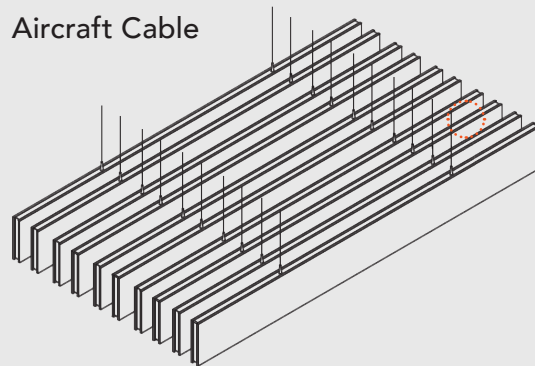

SPECIFICATIONS

Standard Baffle Sizes (WxH):	48" x 12", 48" x 16", 48" x 24" 96" x 12", 96" x 16", 96" x 24"
Thickness:	9 mm
Weight:	.5 lbs. per square foot
Fire Rating:	Class A per ASTM E-84
Design:	Straight or Wavy Bottom Edge

HARDWARE OPTIONS

Product can be installed with your choice of either aircraft cable or threaded rod attachments.

ACOUSTICAL DATA

Frequency (Hz)	125	250	500	1000	2000	4000	SABINS
9 mm Thickness	1.17	1.40	2.17	3.39	4.89	5.74	

INSTALLATION OPTIONS

Aircraft Cable

Threaded Rod Attachment

VERTEX SLIM™ | PET Acoustical Ceiling Baffle

VERTEX SLIM™

COMPOSITION:

- 100% Polyethylene Terephthalate (PET)
- 55% recycled content

ENVIRONMENTAL FACTORS: