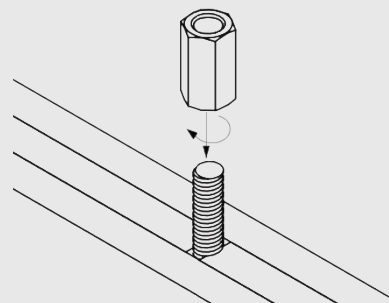

INSTALLATION OPTIONS

Aircraft Cable

Threaded Rod Attachment

VERTEX SLIM™ | PET Acoustical Ceiling Baffle

VERTEX SLIM™

COMPOSITION:

- 100% Polyethylene Terephthalate (PET)
- 55% recycled content

ENVIRONMENTAL FACTORS: