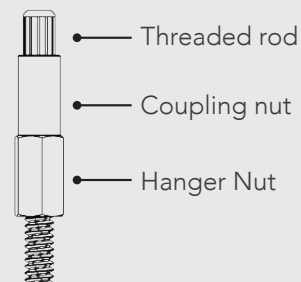

HARDWARE OPTIONS

Product can be installed with your choice of either aircraft cable or threaded rod attachments.

ACOUSTICAL DATA

Frequency (Hz)	125	250	500	1000	2000	4000	SABINS
9 mm Thickness	1.17	1.40	2.17	3.39	4.89	5.74	

Frequency (Hz)	125	250	500	1000	2000	4000	NRC
9 mm Thickness	.29	.35	.54	.85	1.22	1.44	.75

Based on Baffle size 4' x 2' with Type "J" Mounting. Sabins are based on Sabins per Object, NRC is an equivalent number based on one face of one panel

INSTALLATION OPTIONS

Aircraft Cable

Threaded Rod Attachment

VERTEX SLIM™ | PET Acoustical Ceiling Baffle

VERTEX SLIM™

COMPOSITION:

- 100% Polyethylene Terephthalate (PET)
- 55% recycled content

ENVIRONMENTAL FACTORS: