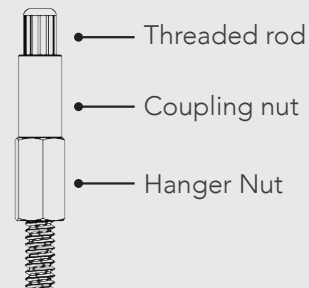

Threaded Rod Attachment

POLY-COUSTIX®
BY SOUND SEAL