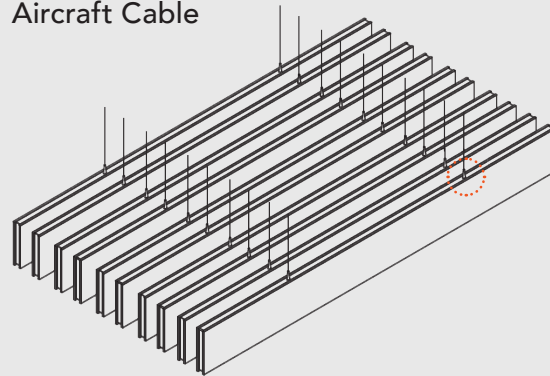

VERTEX BAFFLE™

SPECIFICATIONS

Standard Baffle Sizes (WxH):	48" x 12", 48" x 16", 48" x 24" 96" x 12", 96" x 16", 96" x 24"
Thickness:	2-3/4"
Weight:	1.5 lbs/SF
Fire Rating:	Class A per ASTM E-84

HARDWARE OPTIONS

Product can be installed with your choice of either aircraft cable or threaded rod attachments.

FEATURES:

- Easy Install
- Choice of 34 Colors
- Lightweight and Easy to Handle
- Linear Layout
- Modern Design
- Excellent Acoustical Values
- 4' and 8' Lengths
- Custom Sizes Available

ACOUSTICAL DATA

Frequency (Hz)	125	250	500	1000	2000	4000	SABINS
2-3/4" Thickness	2.94	4.45	7.05	10.62	12.61	13.64	

Frequency (Hz)	125	250	500	1000	2000	4000	NRC
2-3/4" Thickness	.38	.57	.90	1.36	1.61	1.74	1.10

Based on Baffle size 4' x 2' with Type "J" Mounting. Sabins are based on Sabins per Object, NRC is an equivalent number based on one face of one panel

INSTALLATION OPTIONS

Aircraft Cable