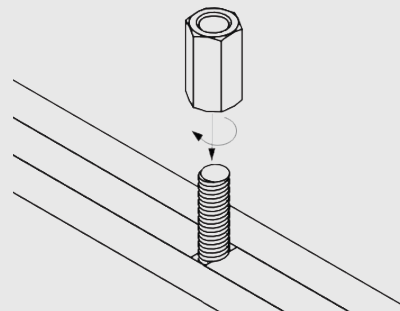

Threaded Rod Attachment

POLY-COUSTIX®
BY SOUND SEAL