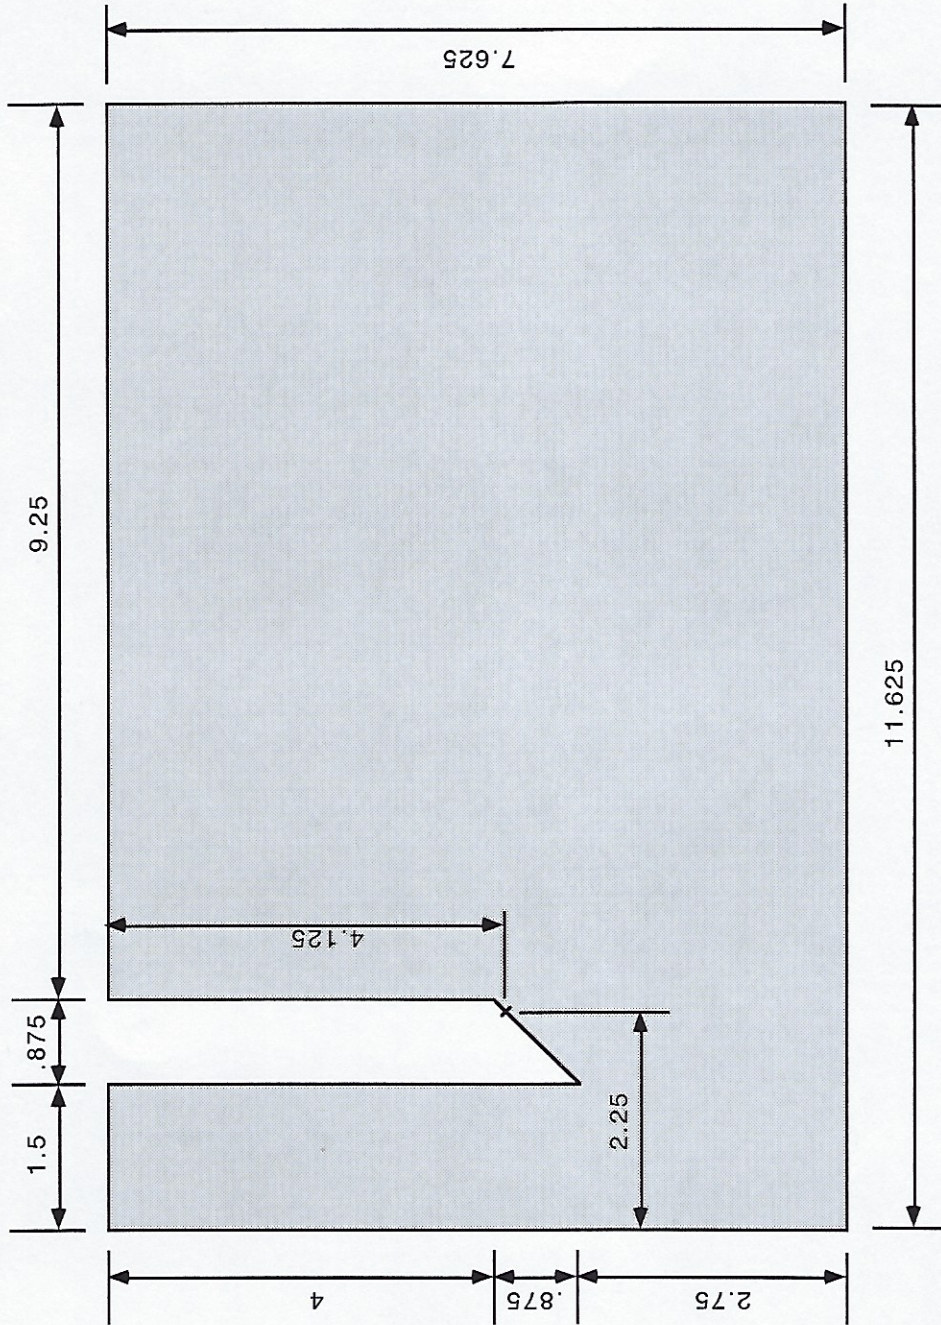

FRONT VIEW
 8" & 12" SOUND CELL®
 SCALE: 1/2" = 1"

RIGHT-SIDE VIEW
 SCALE: 1/2" = 1"

12" SOUND CELL®
LEFT-SIDE VIEW

SCALE: 1/2" = 1"