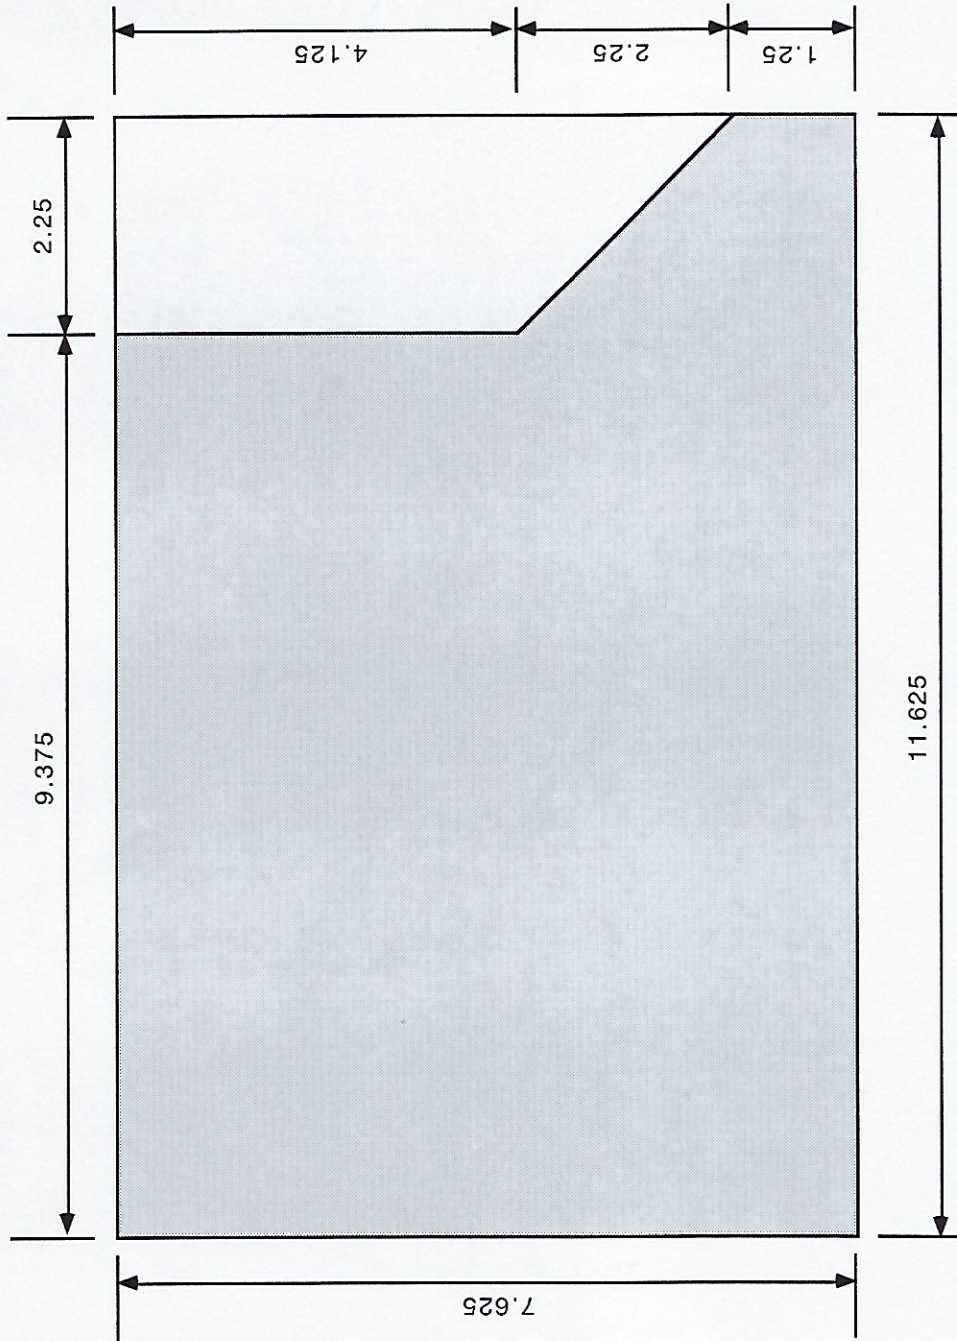

FRONT VIEW
 8" & 12" SOUND CELL®
 SCALE: 1/2" = 1"

RIGHT-SIDE VIEW
 SCALE: 1/2" = 1"

12" SOUND CELL®
LEFT-SIDE VIEW

SCALE: 1/2" = 1"