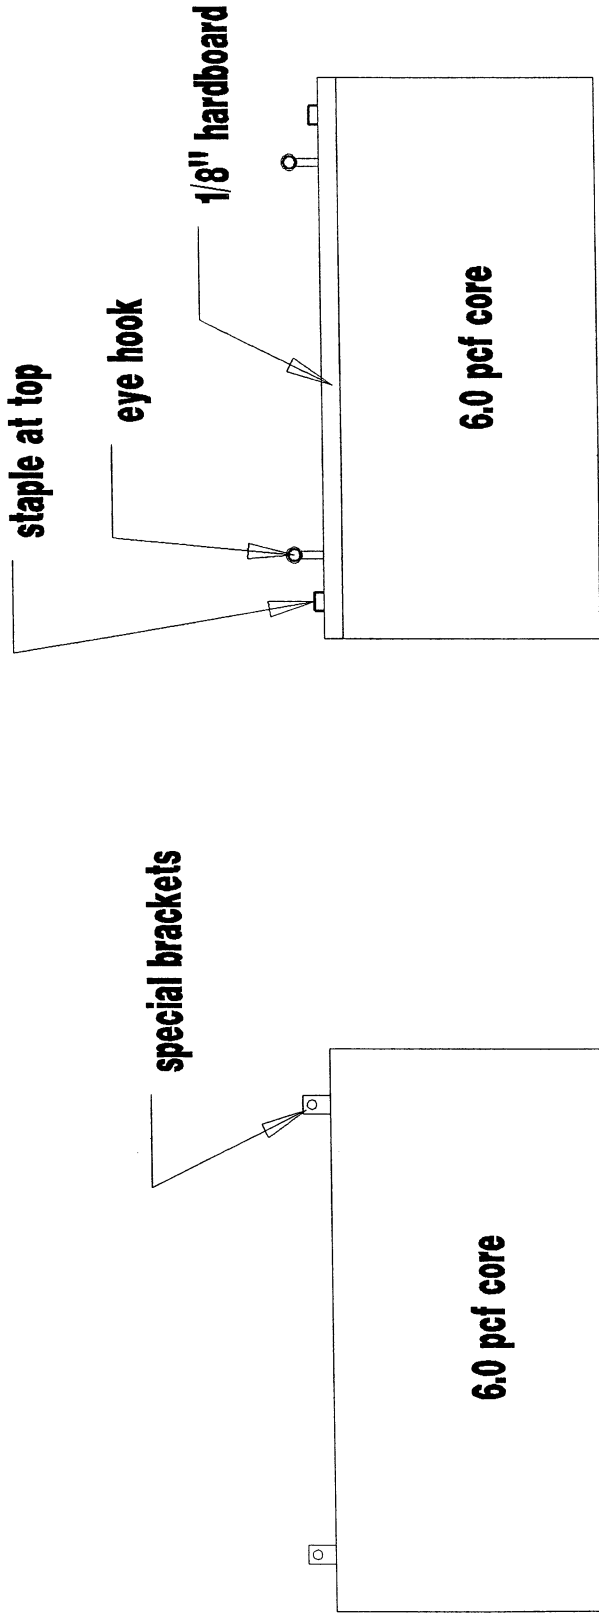

# R-100 BAFFLES

rigid, wrapped or sewn edges

type I  
wrapped edges

standard 4' x 2', 4' x 8' maximum

available fabrics include:

sailcloth nylon

Guilford FR701 style 2100

Webcore Vinyls

and Customer Own Material

type II  
sewn edges

various edge details are available