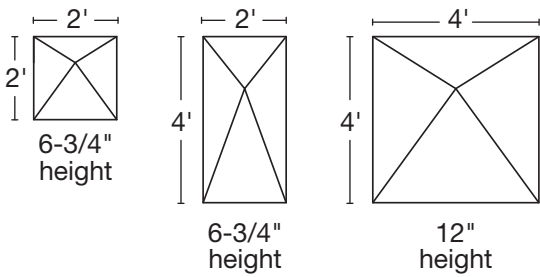

SOUND QUALITY
BY SOUND SEAL

PYRAMID DIFFUSERS | FRP & THERMO-MOLDED STYLE COMPARISON

FRP SIZES & CONFIGURATIONS

Points not centered on any edge

THERMO-MOLDED SIZES & CONFIGURATIONS

Points centered on 1 side edge