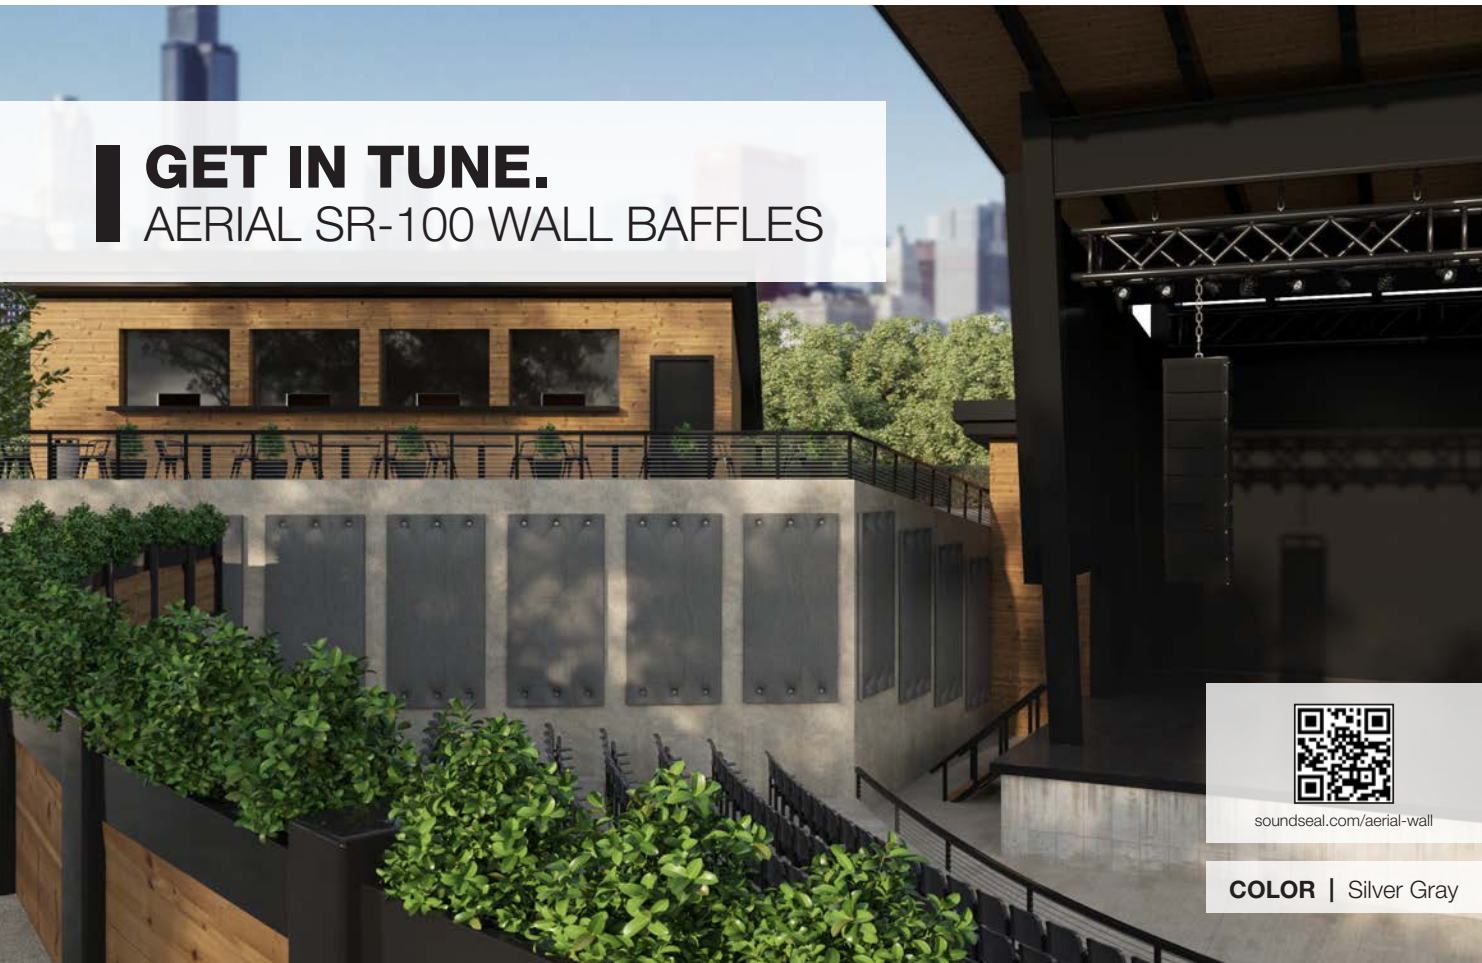

SOUND QUALITY[®]
BY SOUND SEAL

AERIAL[™] EXTERIOR GRADE ACOUSTICAL PRODUCTS

AMBIENCE ACHIEVED.

AERIAL SR-100 BAFFLES | Royal Blue

EXPERIENCE HOW COLORFUL QUIET CAN BE.

With **Aerial from Sound Seal**, it's possible to achieve color and quiet outside. Elevate your exterior with our new versatile and colorful line of exterior-grade baffles and panels, **available in 12 vibrant hues.**

GET IN TUNE.

AERIAL SR-100 WALL BAFFLES

soundseal.com/aerial-wall

COLOR | Silver Gray

soundseal.com/aerial-banner

COLOR | Raven Black

GO BIG.
AERIAL CATENARY BANNERS

soundseal.com/aerial-ceiling