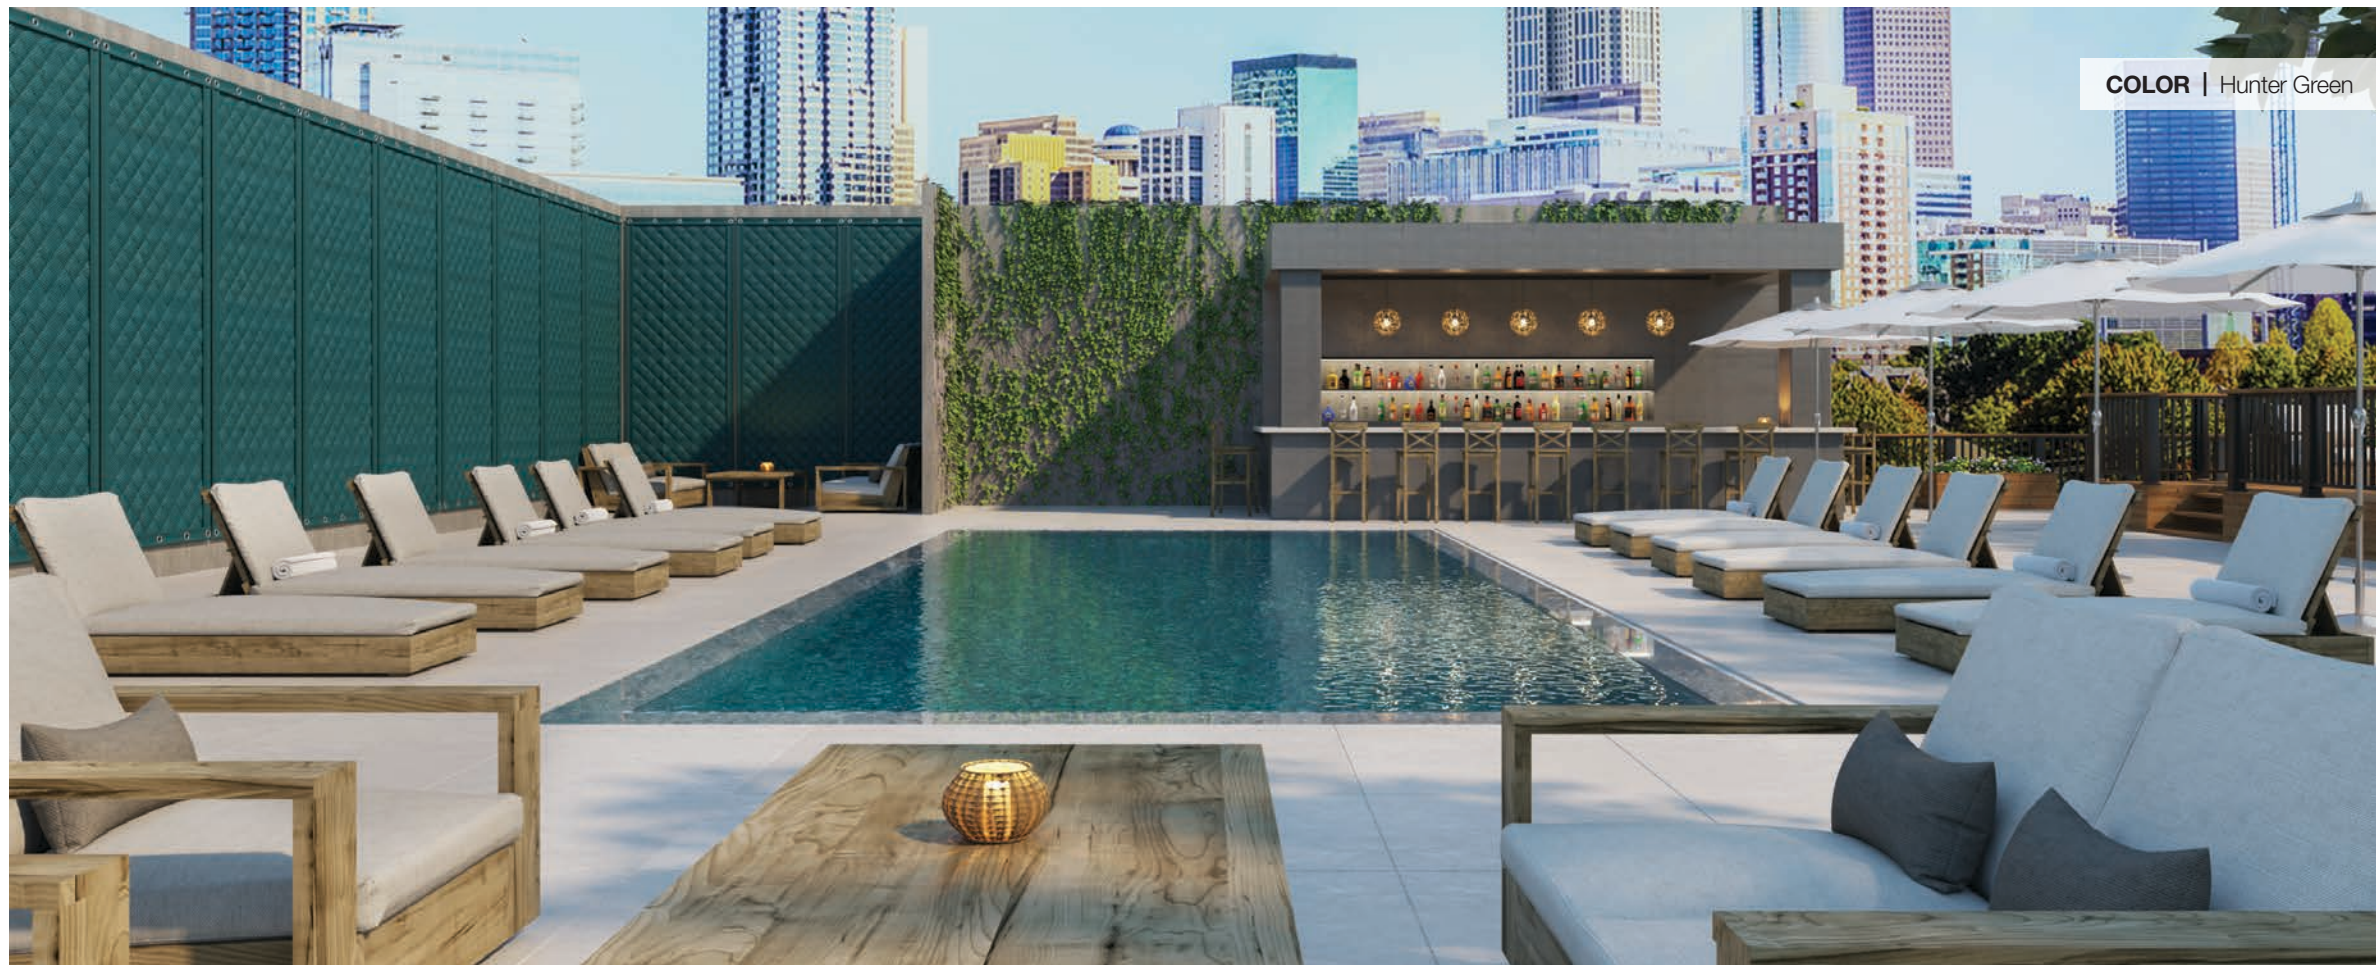

MAKE A SPLASH WITH COLOR.

VIVID QFA-2"

Pool parties just got a little more colorful – and quiet – with the help of Vivid QFA-2". These sound curtains consist of a durable indoor / outdoor rated facing quilted to both sides of a 2" thick fiberglass batting.

NRC | 0.70

soundseal.com/vivid-qfa