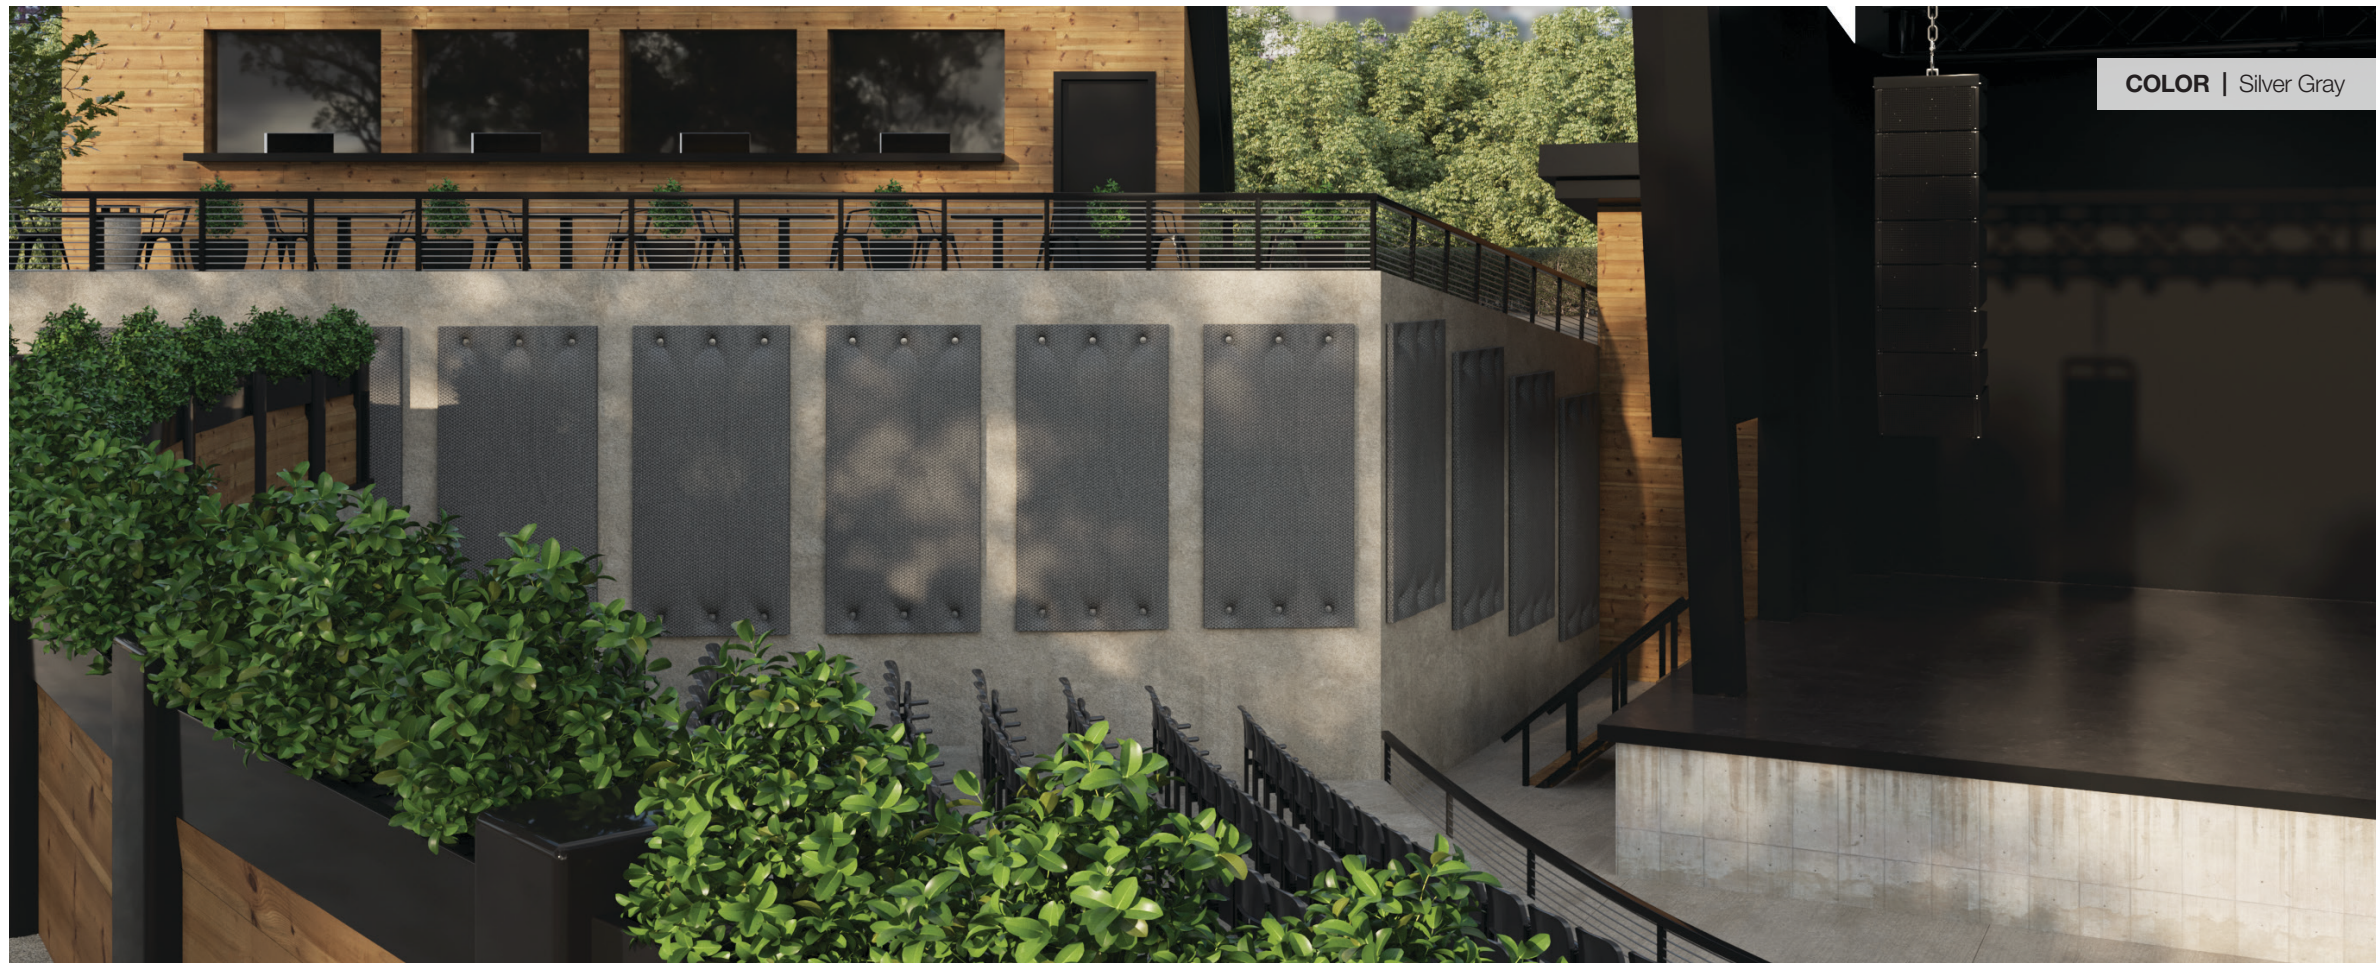

🔊 **NRC | 0.70**

soundseal.com/aerial-wall

COLOR | Silver Gray

COLOR | Raven Black

MUSIC TO YOUR EARS.

AERIAL CATENARY BANNERS

Aerial Catenary Banners are an ideal product for large outdoor spaces like music pavilions and amphitheaters. The banners hang horizontally from stainless steel grommets or aluminum stiffeners and help to improve the ambiance and acoustics of live performances..