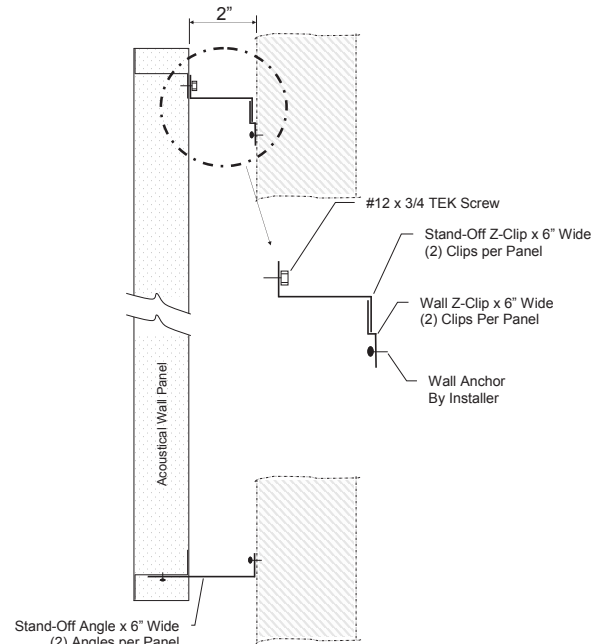

STANDARD FEATURES AVAILABLE:

- **Panel Thickness:** 2" and 4"
- **Mounting Styles:** Flush or offset with a variety of mounting options available
- **Acoustical Fill:** From 1.5 LB density fiberglass to 4 LB density mineral wool
- **Fill Encapsulation:** Available in black heat sealed polywrap
- **Panel Face:** Flat or corrugated V-Groove
- **Panel Widths:** 18", 24" & 30" standard / Custom widths available from 12" to 48"
- **Panel Lengths:** 12" to 144" (Flat), 12" to 126" (V-Groove)
- **Materials:** Galvanized, aluminum or stainless steel
- **Finish:** Baked polyester powder coat available in smooth or textured surface
- **Colors:** Standard RAL selection / Custom color matching available
- **Fire Rating:** ASTM E84 Class A
- **Acoustical Performance:** NRC up to 1.25

TRANQUILITY FLAT PANEL

TRANQUILITY V-GROOVE PANEL

TRANQUILITY™ METAL WALL PANELS

ACOUSTICAL DATA

METALTRENDS™ METAL FACED ACOUSTICAL PANELS												
Part Number / Style	Face Style	Mounting Type	Nominal Thickness (Inches)	Wrapped Fill Y/N	SOUND ABSORPTION COEFFICIENTS							
					Octave Band Center Frequency – Hz							
					125	250	500	1000	2000	4000	NRC	
Tranquility Wall Panel	Flat	Flush	2.0	N	0.22	0.59	1.19	1.23	1.16	1.22	1.05	
Tranquility Wall Panel	V-Groove	Flush	2.0	N	0.30	0.71	1.21	1.31	1.22	1.14	1.10	
Tranquility Wall Panel	Flat	Stand-Off	2.0	N	0.41	0.92	1.31	1.23	1.25	1.32	1.18	
Tranquility Wall Panel	V-Groove	Stand-Off	2.0	N	0.56	1.11	1.33	1.31	1.31	1.23	1.25	

PRODUCT DETAILS

V-GROOVE PANEL FRONT VIEW

FLAT PANEL FRONT VIEW

TYPICAL PANEL BACK VIEW

STANDARD MOUNTING OPTIONS

EXPOSED FLUSH MOUNTING Z AND J-CHANNEL

CONCEALED FLUSH MOUNTING Z-CLIP

CONCEALED STAND-OFF MOUNTING Z-CLIP