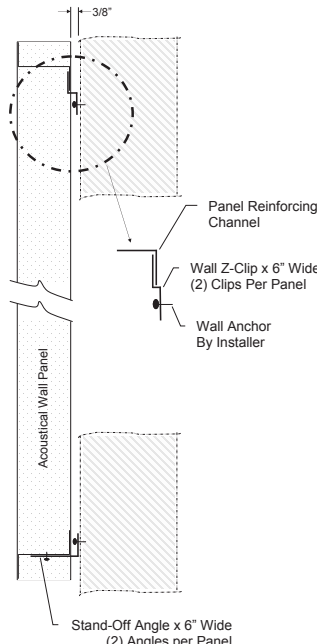

STANDARD FEATURES AVAILABLE:

- **Panel Thickness:** 2" and 4"
- **Mounting Styles:** Flush or offset with a variety of mounting options available
- **Acoustical Fill:** From 1.5 LB density fiberglass to 4 LB density mineral wool
- **Fill Encapsulation:** Available in black heat sealed polywrap
- **Panel Face:** Flat or corrugated V-Groove
- **Panel Widths:** 18", 24" & 30" standard / Custom widths available from 12" to 48"
- **Panel Lengths:** 12" to 144" (Flat), 12" to 126" (V-Groove)
- **Materials:** Galvanized, aluminum or stainless steel
- **Finish:** Baked polyester powder coat available in smooth or textured surface
- **Colors:** Standard RAL selection / Custom color matching available
- **Fire Rating:** ASTM E84 Class A
- **Acoustical Performance:** NRC up to 1.25

TRANQUILITY FLAT PANEL

TRANQUILITY V-GROOVE PANEL

TRANQUILITY™ METAL WALL PANELS

ACOUSTICAL DATA

METALTRENDS™ METAL FACED ACOUSTICAL PANELS												
Part Number / Style	Face Style	Mounting Type	Nominal Thickness (Inches)	Wrapped Fill Y/N	SOUND ABSORPTION COEFFICIENTS							
					Octave Band Center Frequency – Hz							
					125	250	500	1000	2000	4000	NRC	
Tranquility Wall Panel	Flat	Flush	2.0	N	0.22	0.59	1.19	1.23	1.16	1.22	1.05	
Tranquility Wall Panel	V-Groove	Flush	2.0	N	0.30	0.71	1.21	1.31	1.22	1.14	1.10	
Tranquility Wall Panel	Flat	Stand-Off	2.0	N	0.41	0.92	1.31	1.23	1.25	1.32	1.18	
Tranquility Wall Panel	V-Groove	Stand-Off	2.0	N	0.56	1.11	1.33	1.31	1.31	1.23	1.25	

PRODUCT DETAILS

V-GROOVE PANEL FRONT VIEW

FLAT PANEL FRONT VIEW

TYPICAL PANEL BACK VIEW

STANDARD MOUNTING OPTIONS

EXPOSED FLUSH MOUNTING Z AND J-CHANNEL

CONCEALED FLUSH MOUNTING Z-CLIP

CONCEALED STAND-OFF MOUNTING Z-CLIP