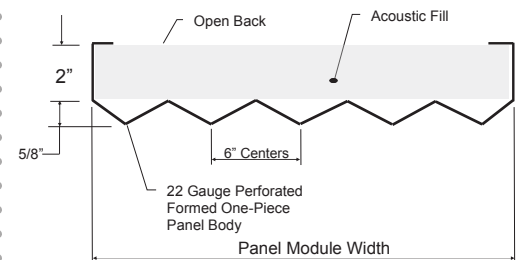

STANDARD FEATURES AVAILABLE:

- **Panel Thickness:** 2" and 4"
- **Mounting Styles:** Flush or offset with a variety of mounting options available
- **Acoustical Fill:** From 1.5 LB density fiberglass to 4 LB density mineral wool
- **Fill Encapsulation:** Available in black heat sealed polywrap
- **Panel Face:** Flat or corrugated V-Groove
- **Panel Widths:** 18", 24" & 30" standard / Custom widths available from 12" to 48"
- **Panel Lengths:** 12" to 144" (Flat), 12" to 126" (V-Groove)
- **Materials:** Galvanized, aluminum or stainless steel
- **Finish:** Baked polyester powder coat available in smooth or textured surface
- **Colors:** Standard RAL selection / Custom color matching available
- **Fire Rating:** ASTM E84 Class A
- **Acoustical Performance:** NRC up to 1.25

TRANQUILITY FLAT PANEL

TRANQUILITY V-GROOVE PANEL

TRANQUILITY™ METAL WALL PANELS

ACOUSTICAL DATA

METALTRENDS™ METAL FACED ACOUSTICAL PANELS												
Part Number / Style	Face Style	Mounting Type	Nominal Thickness (Inches)	Wrapped Fill Y/N	SOUND ABSORPTION COEFFICIENTS							
					Octave Band Center Frequency – Hz							
					125	250	500	1000	2000	4000	NRC	
Tranquility Wall Panel	Flat	Flush	2.0	N	0.22	0.59	1.19	1.23	1.16	1.22	1.05	
Tranquility Wall Panel	V-Groove	Flush	2.0	N	0.30	0.71	1.21	1.31	1.22	1.14	1.10	
Tranquility Wall Panel	Flat	Stand-Off	2.0	N	0.41	0.92	1.31	1.23	1.25	1.32	1.18	
Tranquility Wall Panel	V-Groove	Stand-Off	2.0	N	0.56	1.11	1.33	1.31	1.31	1.23	1.25	

PRODUCT DETAILS

V-GROOVE PANEL FRONT VIEW

FLAT PANEL FRONT VIEW

TYPICAL PANEL BACK VIEW

STANDARD MOUNTING OPTIONS

EXPOSED FLUSH MOUNTING Z AND J-CHANNEL

CONCEALED FLUSH MOUNTING Z-CLIP

CONCEALED STAND-OFF MOUNTING Z-CLIP