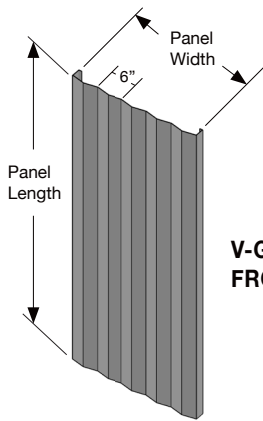

STANDARD FEATURES AVAILABLE:

- **Panel Thickness:** 2" and 4"
- **Mounting Styles:** Flush or offset with a variety of mounting options available
- **Acoustical Fill:** From 1.5 LB density fiberglass to 4 LB density mineral wool
- **Fill Encapsulation:** Available in black heat sealed polywrap
- **Panel Face:** Flat or corrugated V-Groove
- **Panel Widths:** 18", 24" & 30" standard / Custom widths available from 12" to 48"
- **Panel Lengths:** 12" to 144" (Flat), 12" to 126" (V-Groove)
- **Materials:** Galvanized, aluminum or stainless steel
- **Finish:** Baked polyester powder coat available in smooth or textured surface
- **Colors:** Standard RAL selection / Custom color matching available
- **Fire Rating:** ASTM E84 Class A
- **Acoustical Performance:** NRC up to 1.25

TRANQUILITY FLAT PANEL

TRANQUILITY V-GROOVE PANEL

TRANQUILITY™ METAL WALL PANELS

ACOUSTICAL DATA

METALTRENDS™ METAL FACED ACOUSTICAL PANELS												
Part Number / Style	Face Style	Mounting Type	Nominal Thickness (Inches)	Wrapped Fill Y/N	SOUND ABSORPTION COEFFICIENTS							
					Octave Band Center Frequency – Hz							
					125	250	500	1000	2000	4000	NRC	
Tranquility Wall Panel	Flat	Flush	2.0	N	0.22	0.59	1.19	1.23	1.16	1.22	1.05	
Tranquility Wall Panel	V-Groove	Flush	2.0	N	0.30	0.71	1.21	1.31	1.22	1.14	1.10	
Tranquility Wall Panel	Flat	Stand-Off	2.0	N	0.41	0.92	1.31	1.23	1.25	1.32	1.18	
Tranquility Wall Panel	V-Groove	Stand-Off	2.0	N	0.56	1.11	1.33	1.31	1.31	1.23	1.25	

PRODUCT DETAILS

V-GROOVE PANEL FRONT VIEW

FLAT PANEL FRONT VIEW

TYPICAL PANEL BACK VIEW

STANDARD MOUNTING OPTIONS

EXPOSED FLUSH MOUNTING Z AND J-CHANNEL

CONCEALED FLUSH MOUNTING Z-CLIP

CONCEALED STAND-OFF MOUNTING Z-CLIP