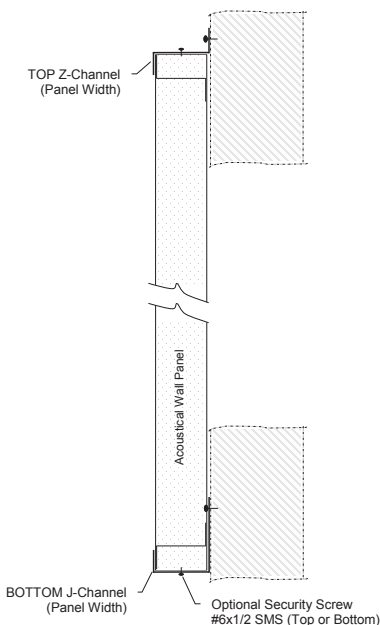

STANDARD FEATURES AVAILABLE:

- **Panel Thickness:** 2" and 4"
- **Mounting Styles:** Flush or offset with a variety of mounting options available
- **Acoustical Fill:** From 1.5 LB density fiberglass to 4 LB density mineral wool
- **Fill Encapsulation:** Available in black heat sealed polywrap
- **Panel Face:** Flat or corrugated V-Groove
- **Panel Widths:** 18", 24" & 30" standard / Custom widths available from 12" to 48"
- **Panel Lengths:** 12" to 144" (Flat), 12" to 126" (V-Groove)
- **Materials:** Galvanized, aluminum or stainless steel
- **Finish:** Baked polyester powder coat available in smooth or textured surface
- **Colors:** Standard RAL selection / Custom color matching available
- **Fire Rating:** ASTM E84 Class A
- **Acoustical Performance:** NRC up to 1.25

TRANQUILITY FLAT PANEL

TRANQUILITY V-GROOVE PANEL

TRANQUILITY™ METAL WALL PANELS

ACOUSTICAL DATA

METALTRENDS™ METAL FACED ACOUSTICAL PANELS												
Part Number / Style	Face Style	Mounting Type	Nominal Thickness (Inches)	Wrapped Fill Y/N	SOUND ABSORPTION COEFFICIENTS							
					Octave Band Center Frequency – Hz							
					125	250	500	1000	2000	4000	NRC	
Tranquility Wall Panel	Flat	Flush	2.0	N	0.22	0.59	1.19	1.23	1.16	1.22	1.05	
Tranquility Wall Panel	V-Groove	Flush	2.0	N	0.30	0.71	1.21	1.31	1.22	1.14	1.10	
Tranquility Wall Panel	Flat	Stand-Off	2.0	N	0.41	0.92	1.31	1.23	1.25	1.32	1.18	
Tranquility Wall Panel	V-Groove	Stand-Off	2.0	N	0.56	1.11	1.33	1.31	1.31	1.23	1.25	

PRODUCT DETAILS

V-GROOVE PANEL FRONT VIEW

FLAT PANEL FRONT VIEW

TYPICAL PANEL BACK VIEW

STANDARD MOUNTING OPTIONS

EXPOSED FLUSH MOUNTING Z AND J-CHANNEL

CONCEALED FLUSH MOUNTING Z-CLIP

CONCEALED STAND-OFF MOUNTING Z-CLIP