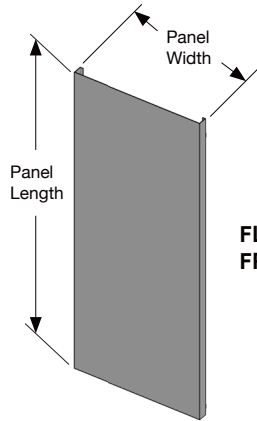

STANDARD FEATURES AVAILABLE:

- **Panel Thickness:** 2" and 4"
- **Mounting Styles:** Flush or offset with a variety of mounting options available
- **Acoustical Fill:** From 1.5 LB density fiberglass to 4 LB density mineral wool
- **Fill Encapsulation:** Available in black heat sealed polywrap
- **Panel Face:** Flat or corrugated V-Groove
- **Panel Widths:** 18", 24" & 30" standard / Custom widths available from 12" to 48"
- **Panel Lengths:** 12" to 144" (Flat), 12" to 126" (V-Groove)
- **Materials:** Galvanized, aluminum or stainless steel
- **Finish:** Baked polyester powder coat available in smooth or textured surface
- **Colors:** Standard RAL selection / Custom color matching available
- **Fire Rating:** ASTM E84 Class A
- **Acoustical Performance:** NRC up to 1.25

TRANQUILITY FLAT PANEL

TRANQUILITY V-GROOVE PANEL

TRANQUILITY™ METAL WALL PANELS

ACOUSTICAL DATA

METALTRENDS™ METAL FACED ACOUSTICAL PANELS												
Part Number / Style	Face Style	Mounting Type	Nominal Thickness (Inches)	Wrapped Fill Y/N	SOUND ABSORPTION COEFFICIENTS							
					Octave Band Center Frequency – Hz							
					125	250	500	1000	2000	4000	NRC	
Tranquility Wall Panel	Flat	Flush	2.0	N	0.22	0.59	1.19	1.23	1.16	1.22	1.05	
Tranquility Wall Panel	V-Groove	Flush	2.0	N	0.30	0.71	1.21	1.31	1.22	1.14	1.10	
Tranquility Wall Panel	Flat	Stand-Off	2.0	N	0.41	0.92	1.31	1.23	1.25	1.32	1.18	
Tranquility Wall Panel	V-Groove	Stand-Off	2.0	N	0.56	1.11	1.33	1.31	1.31	1.23	1.25	

PRODUCT DETAILS

V-GROOVE PANEL FRONT VIEW

FLAT PANEL FRONT VIEW

TYPICAL PANEL BACK VIEW

STANDARD MOUNTING OPTIONS

EXPOSED FLUSH MOUNTING Z AND J-CHANNEL

CONCEALED FLUSH MOUNTING Z-CLIP

CONCEALED STAND-OFF MOUNTING Z-CLIP