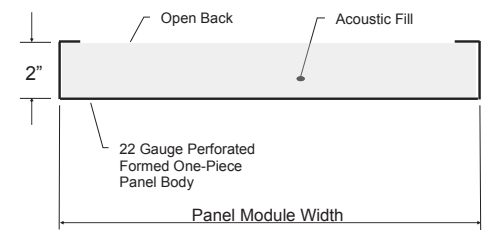

STANDARD FEATURES AVAILABLE:

- **Panel Thickness:** 2" and 4"
- **Mounting Styles:** Flush or offset with a variety of mounting options available
- **Acoustical Fill:** From 1.5 LB density fiberglass to 4 LB density mineral wool
- **Fill Encapsulation:** Available in black heat sealed polywrap
- **Panel Face:** Flat or corrugated V-Groove
- **Panel Widths:** 18", 24" & 30" standard / Custom widths available from 12" to 48"
- **Panel Lengths:** 12" to 144" (Flat), 12" to 126" (V-Groove)
- **Materials:** Galvanized, aluminum or stainless steel
- **Finish:** Baked polyester powder coat available in smooth or textured surface
- **Colors:** Standard RAL selection / Custom color matching available
- **Fire Rating:** ASTM E84 Class A
- **Acoustical Performance:** NRC up to 1.25