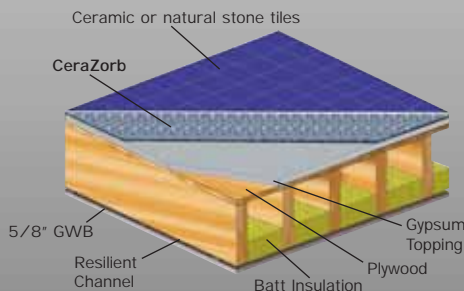

## CeraZorb® Benefits:

- ◆ "Synthetic cork product" will not rot, support mold and mildew, or absorb moisture like real natural cork
- ◆ Sound reducing underlayment for ceramic tile and natural stone floor systems
- ◆ Acoustical performance equal to 1/2" cork at half the cost of 1/2" cork
- ◆ Thin profile only 3/16" thick, available in 4' x 100' rolls
- ◆ Economical system is easy and fast to install, reducing installation time and labor costs
- ◆ Passes TCA to light commercial rating

## ACOUSTIC PERFORMANCE

Building Construction	IIC	FIIC
Wood Structure	IIC 53	
Concrete (6" slab) (no ceiling)	ΔIIC 22	FIIC59

Visit [www.soundseal.com](http://www.soundseal.com) for field and lab tests.

Note: Results may vary depending upon building and floor configurations.  
Test procedure methods per standards set forth by ASTM E492-90, ASTM E-989-89,  
ASTM E-1007-97, and ASTM E2179-03.

Typical Wood Construction

Typical Concrete Slab Construction