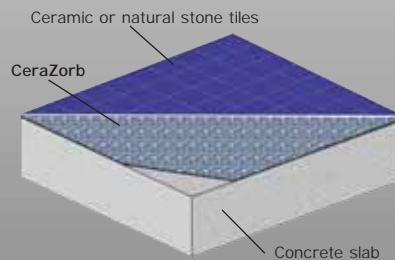

## CeraZorb® Benefits:

- ◆ "Synthetic cork product" will not rot, support mold and mildew, or absorb moisture like real natural cork
- ◆ Sound reducing underlayment for ceramic tile and natural stone floor systems
- ◆ Acoustical performance equal to 1/2" cork at half the cost of 1/2" cork
- ◆ Thin profile only 3/16" thick, available in 4' x 100' rolls
- ◆ Economical system is easy and fast to install, reducing installation time and labor costs
- ◆ Passes TCA to light commercial rating

## ACOUSTIC PERFORMANCE

Building Construction	IIC	FIIC
Wood Structure	IIC 53	
Concrete (6" slab) (no ceiling)	ΔIIC 22	FIIC59

Visit [www.soundseal.com](http://www.soundseal.com) for field and lab tests.

Note: Results may vary depending upon building and floor configurations.  
Test procedure methods per standards set forth by ASTM E492-90, ASTM E-989-89,  
ASTM E-1007-97, and ASTM E2179-03.

Typical Wood Construction

Typical Concrete Slab Construction