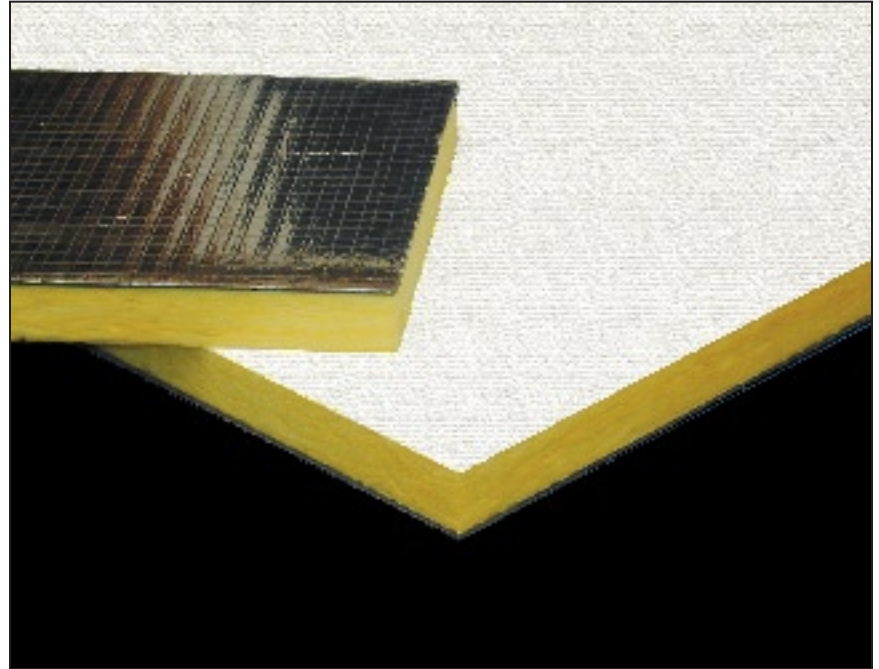

# ACOUSTICAL CEILING TILES

Sound Quality® C-200 Ceiling Tiles have a white nubby cloth facing. C-200 Ceiling Tiles are available in a 1" or 2" thickness with standard sizes to fit a 2'x 2' or 2'x 4' lay in ceiling tile grid.

C-200B Ceiling Tiles have a 1# psf foil backed barrier for high STC and NRC requirements. C-200B Ceiling Tiles are available in a 1 1/8" or 2 1/8" thickness with standard sizes to fit a 2'x 2' or 2'x 4' lay in ceiling tile grid.

**Substrate:**

6-7# PCF rigid fiberglass core.

**Mounting:**

Grid supplied by others

**Finishes:**

White nubby cloth facing

**Weights:**

C-200B  
2'x 2'-6 lbs/ea  
2'x 4'-12 lbs/ea